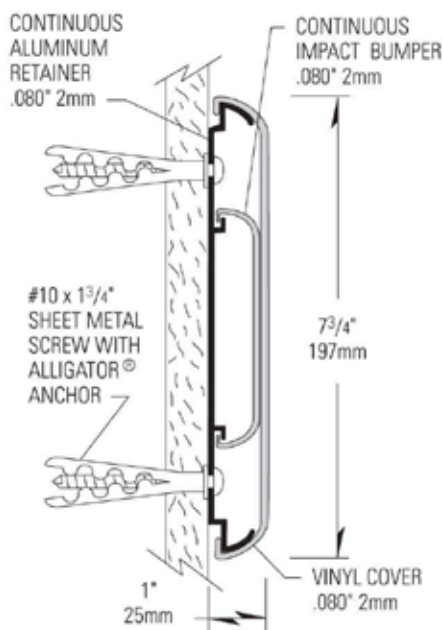

700

- ▶ 7³/₄" (197mm) of wall protection, extends 1" (25mm) from wall
- ▶ Optional rubber spacer extends an additional 1/2" (13mm) from wall
- ▶ Optional molded brackets can be installed to extend the 700 Wall Guard 1⁷/₈" (48mm) from the wall
- ▶ Mounted on a sturdy .080" (2mm) thick, continuous aluminum retainer
- ▶ .080" (2mm) thick, scratch and stain resistant rigid vinyl cover
- ▶ Easy installation, clean-up and maintenance
- ▶ Manufactured in 12' (3.66m) standard lengths
- ▶ All mounting fasteners are included with each order
- ▶ 700W Model – Manufactured with Woodland pattern full wrap
- ▶ Meet immediate needs with InPro's Quick Ship program for the 700 wall guard